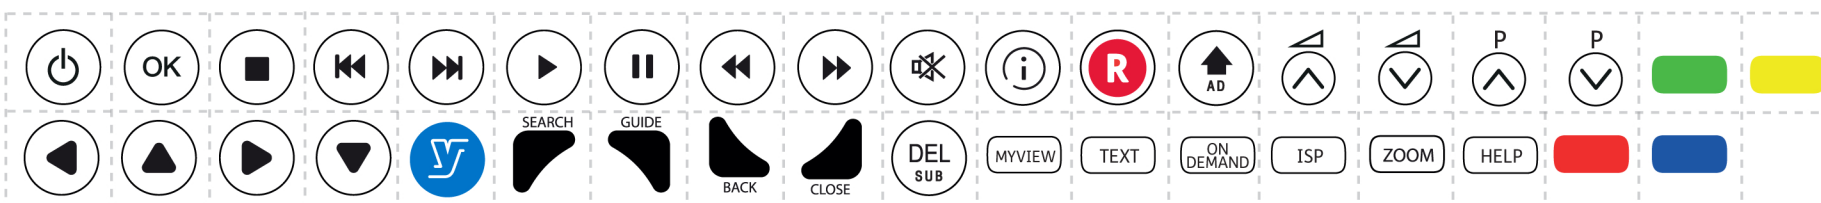

Jumbo Keyboard

1 is a multi-tap key. You can use it to enter the number '1', but it can also be pressed multiple times to enter punctuation.

Power OK Stop Skip Backward Skip Forward Play Pause Rewind Fast Fwd Mute Info Record Audio Description Vol+ Vol- Channel+ Channel- Green Yellow

Left Up Right Down Menu Search Guide Back Close Subtitles Myview Text On Demand ISP Zoom Help Red Blue