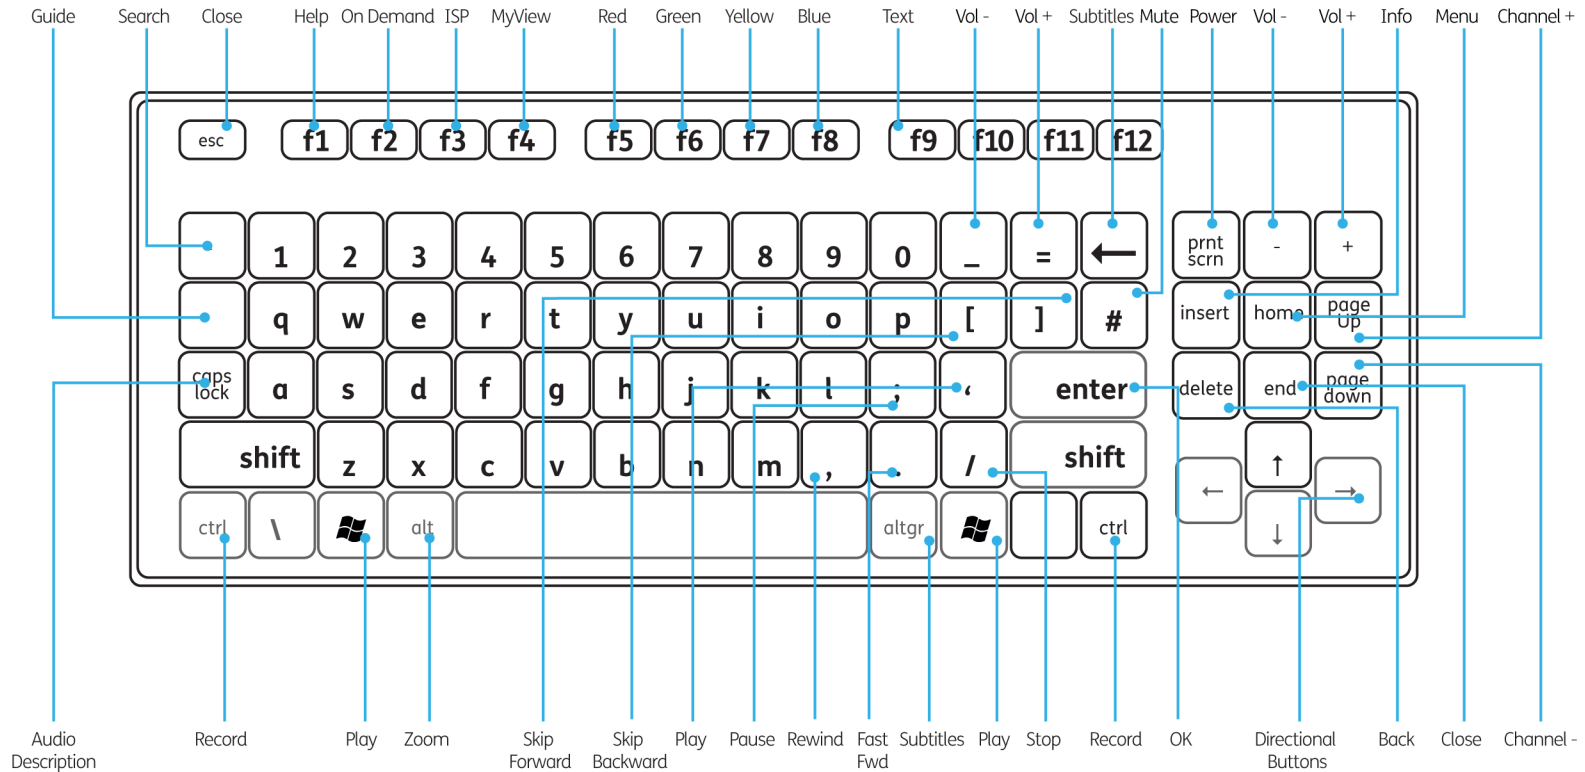

Jumbo Keyboard

1 is a multi-tap key. You can use it to enter the number '1', but it can also be pressed multiple times to enter punctuation.

Power OK Stop Skip Backward Skip Forward Play Pause Rewind Fast Fwd Mute Info Record Audio Description Vol+ Vol- Channel+ Channel- Green Yellow

Left Up Right Down Menu Search Guide Back Close Subtitles Myview Text On Demand ISP Zoom Help Red Blue